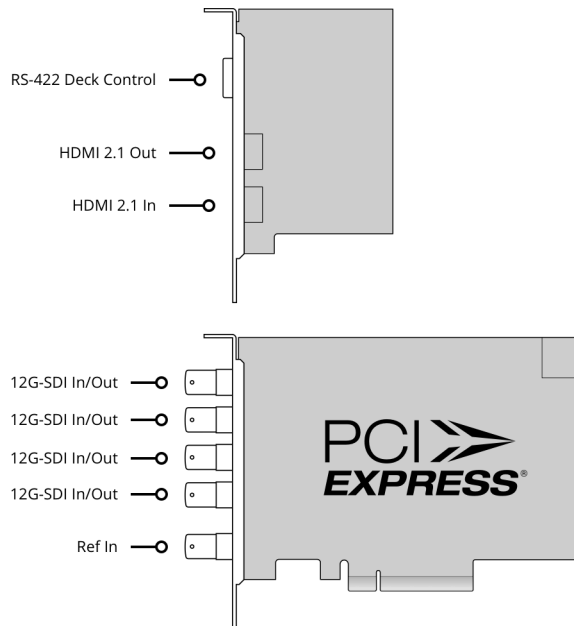

#### HDMI-Audioausgänge

8 Channels embedded in TMDS.  
32 Channels embedded in FRL.

#### Sync-Eingang

Tri-Sync or Black Burst.

#### Computer-Schnittstelle

PCI Express 8 lane generation 3,  
compatible with 8 and 16 lane PCI  
Express slots.