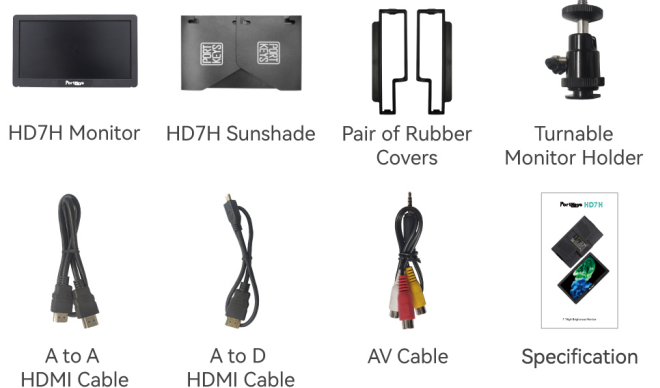

Packing List