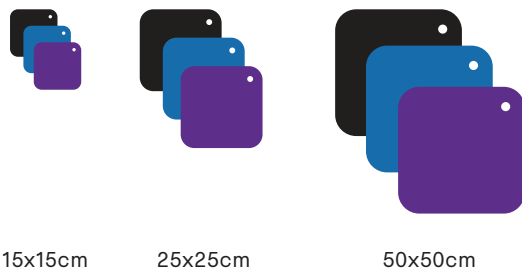

C-MOVE CORE

(SKU: C0400034)

Quality from the Core.
Optimized for speed & weight.

1. CONTAINS

- 1 x Movebag
- 15x15cm Precision Reflectors (DIFF 1-3) + Neoprene Sleeves
- 25x25cm Precision Reflectors (DIFF 1-3) + Neoprene Sleeves
- 50x50cm Precision Reflectors (DIFF 1-3) + Neoprene Sleeves
- 2x C-Wheel Receiver + 2x Safety Cable
- 2x C-Wheel Spigot
- 2x Rigging Wedge
- 2x Safety Wedge
- 2x C-Cleaning Cloth
- 2x C-Sponge
- 2x C-Pump Spray Bottle

Weight in total: Only 13 kg / 28.66 lb

2. PRECISION REFLECTORS

- DIFF 1 ● Hard circular ray of light
- DIFF 2 ● Medium circular ray of spill light free diffused light
- DIFF 3 ● Soft circular ray of spill light free diffused light

Only 3% light loss, 100% color rendering.

3. GOOD TO KNOW

- All the most used reflectors in one kit.
- Big compartments for grip.
- Additional spare Safety and Rigging Wedges.
- Extra Cleaning Cloths, Sponges and Pump Spray Bottles.
- Enough space to grow:
7x7 (5pcs), 15x15 (2pcs), 25x25 (2pcs) & 50x50 (2pcs) Precision Reflectors.